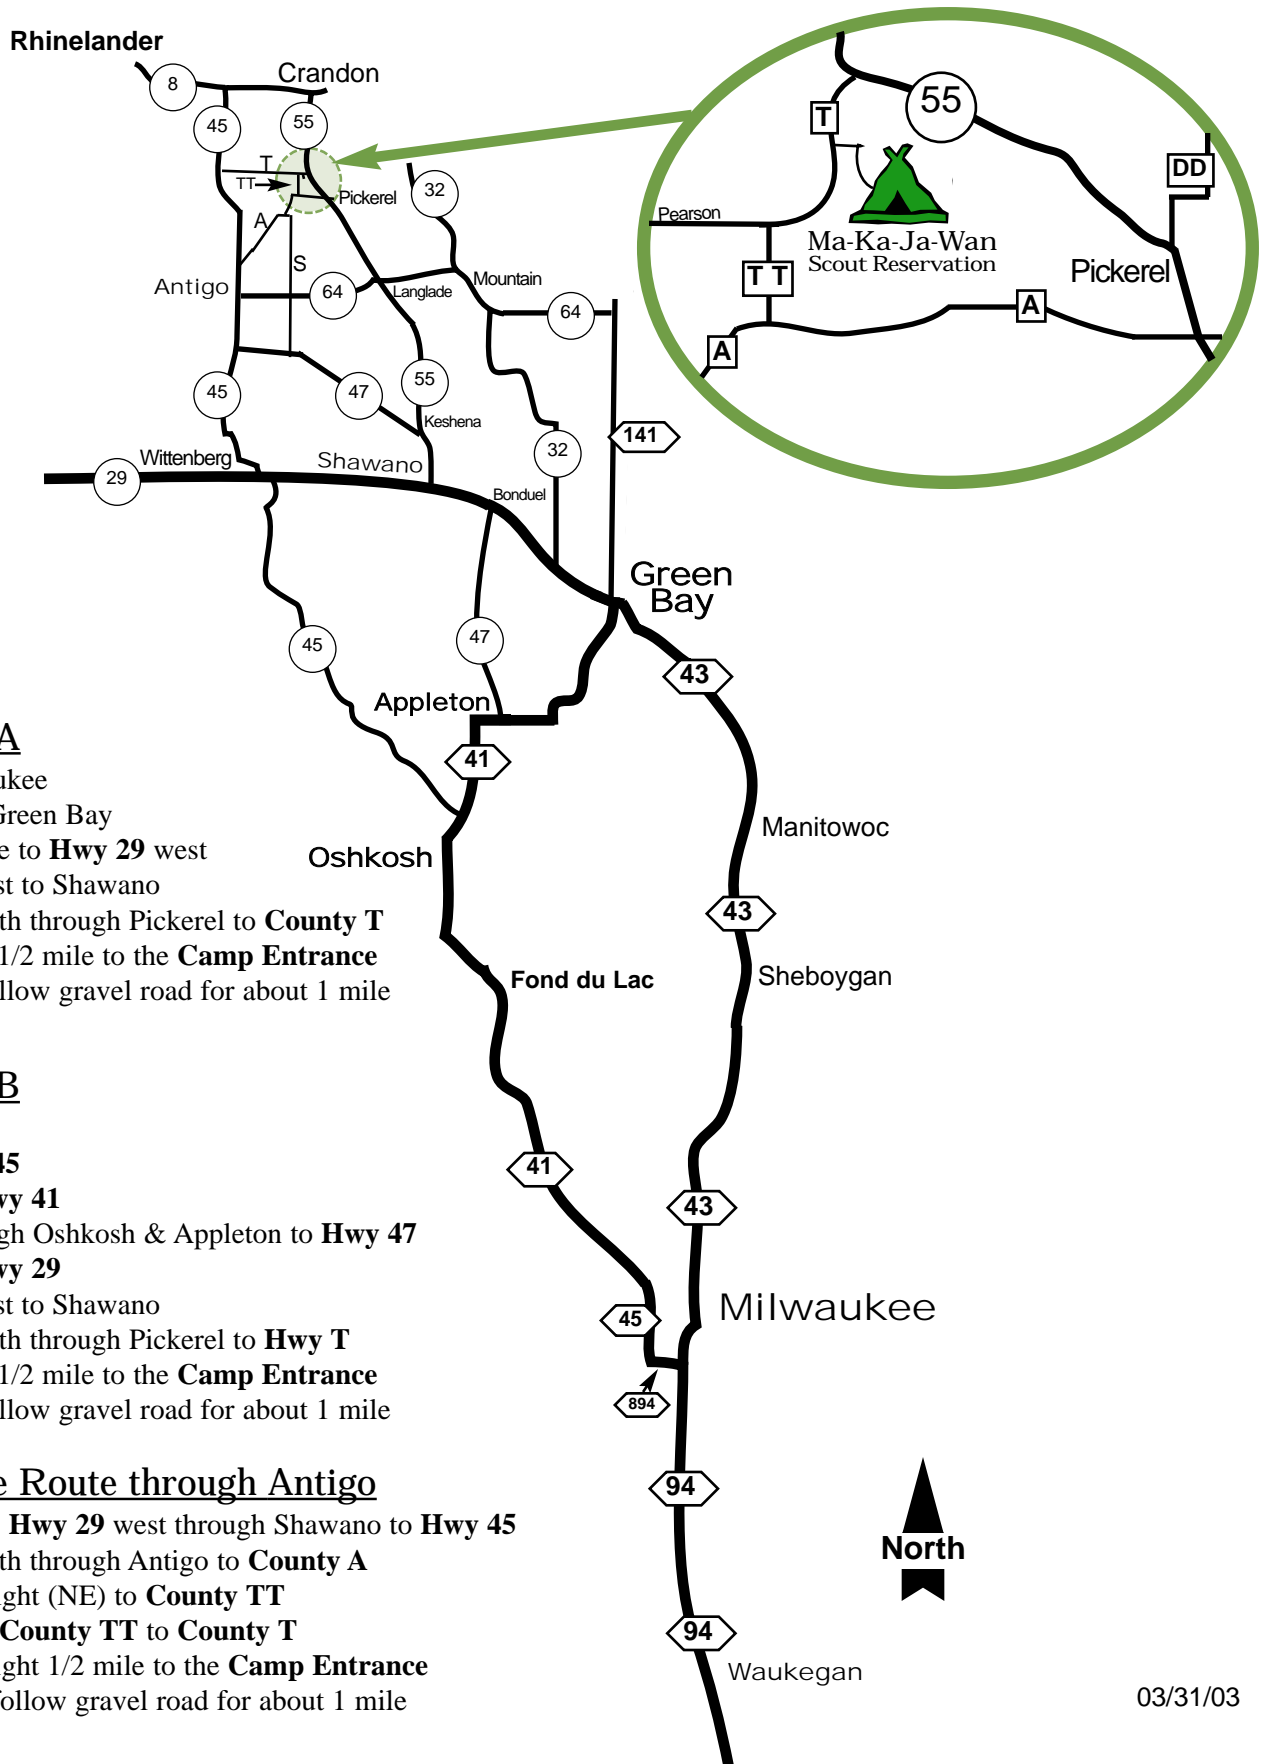

MA-KA-JA-WAN SCOUT RESERVATION

West 6500 Spring Lake Rd, Pearson, Wisconsin (715)484-2346

Route Option A

- I 94 through Milwaukee
- I 43 north through Green Bay
- Hwy 41 south 1 mile to Hwy 29 west
- Hwy 29 west to Shawano
- Hwy 55 north through Pickerel to County T
- Hwy T left 1/2 mile to the Camp Entrance
- Turn left, follow gravel road for about 1 mile

Route Option B

- I 94 to Milwaukee
- I 894 west to Hwy 45
- Hwy 45 north to Hwy 41
- Hwy 41 north through Oshkosh & Appleton to Hwy 47
- Hwy 47 north to Hwy 29
- Hwy 29 west to Shawano
- Hwy 55 north through Pickerel to Hwy T
- Hwy T left 1/2 mile to the Camp Entrance
- Turn left, follow gravel road for about 1 mile

Alternate Route through Antigo

- Continue on Hwy 29 west through Shawano to Hwy 45
- Hwy 45 north through Antigo to County A
- County A right (NE) to County TT
- Left (N) on County TT to County T
- County T right 1/2 mile to the Camp Entrance
- Turn right, follow gravel road for about 1 mile