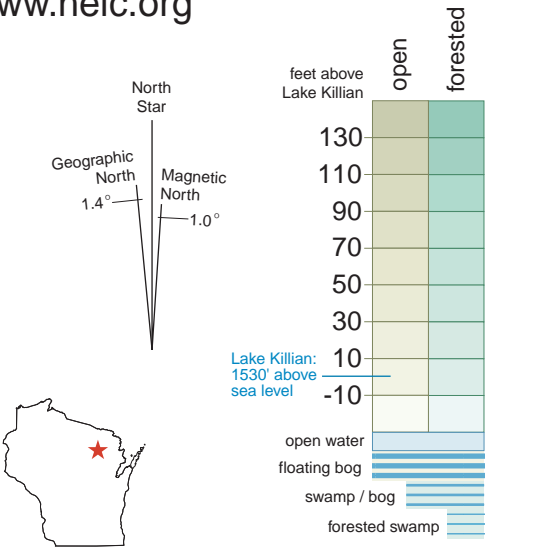

Ma-Ka-Ja-Wan

W6500 Spring Lake Rd., Pearson, WI 54462
www.neic.org

TRAILS

- miles: 17.2 ● Boundary
- 4.1 ● Lost Lake
- 3.2 ● Killian
- 2.0 ○ Horseshoe Lake
- 1.7 ● Muskrat Lake
- 1.4 ● Twin Lake Trail
- 1.0 ● Northwoods