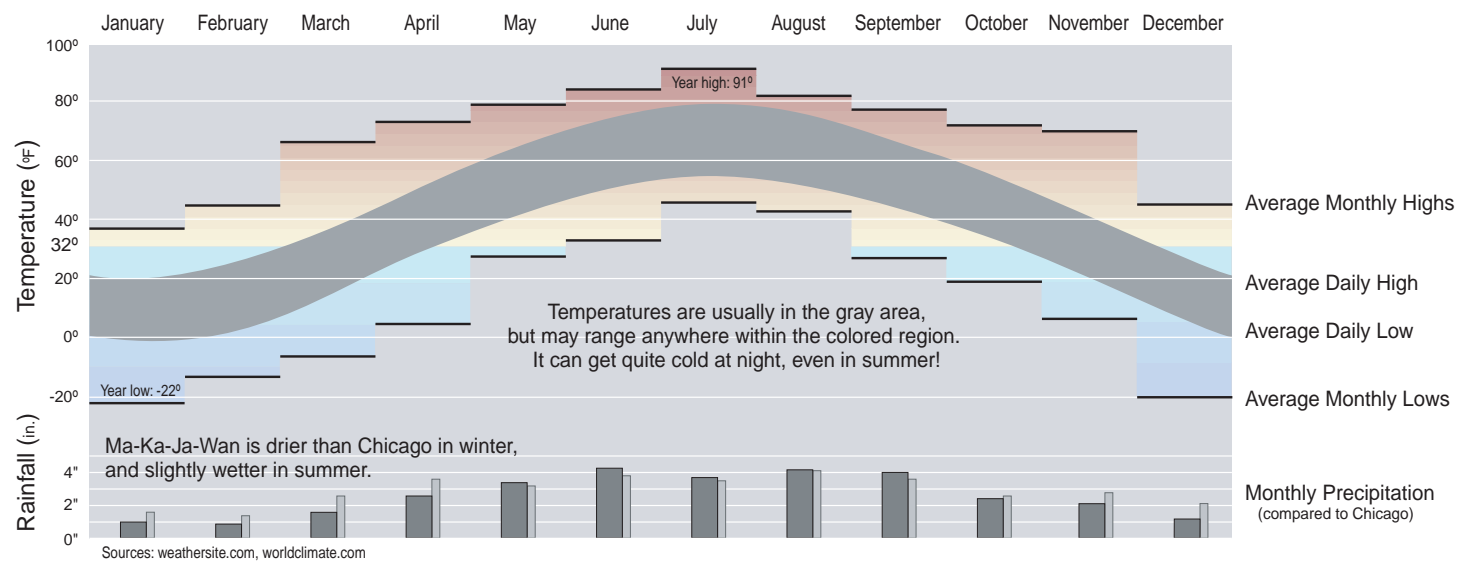

Ma-Ka-Ja-Wan Climate

normal temperature and precipitation by month